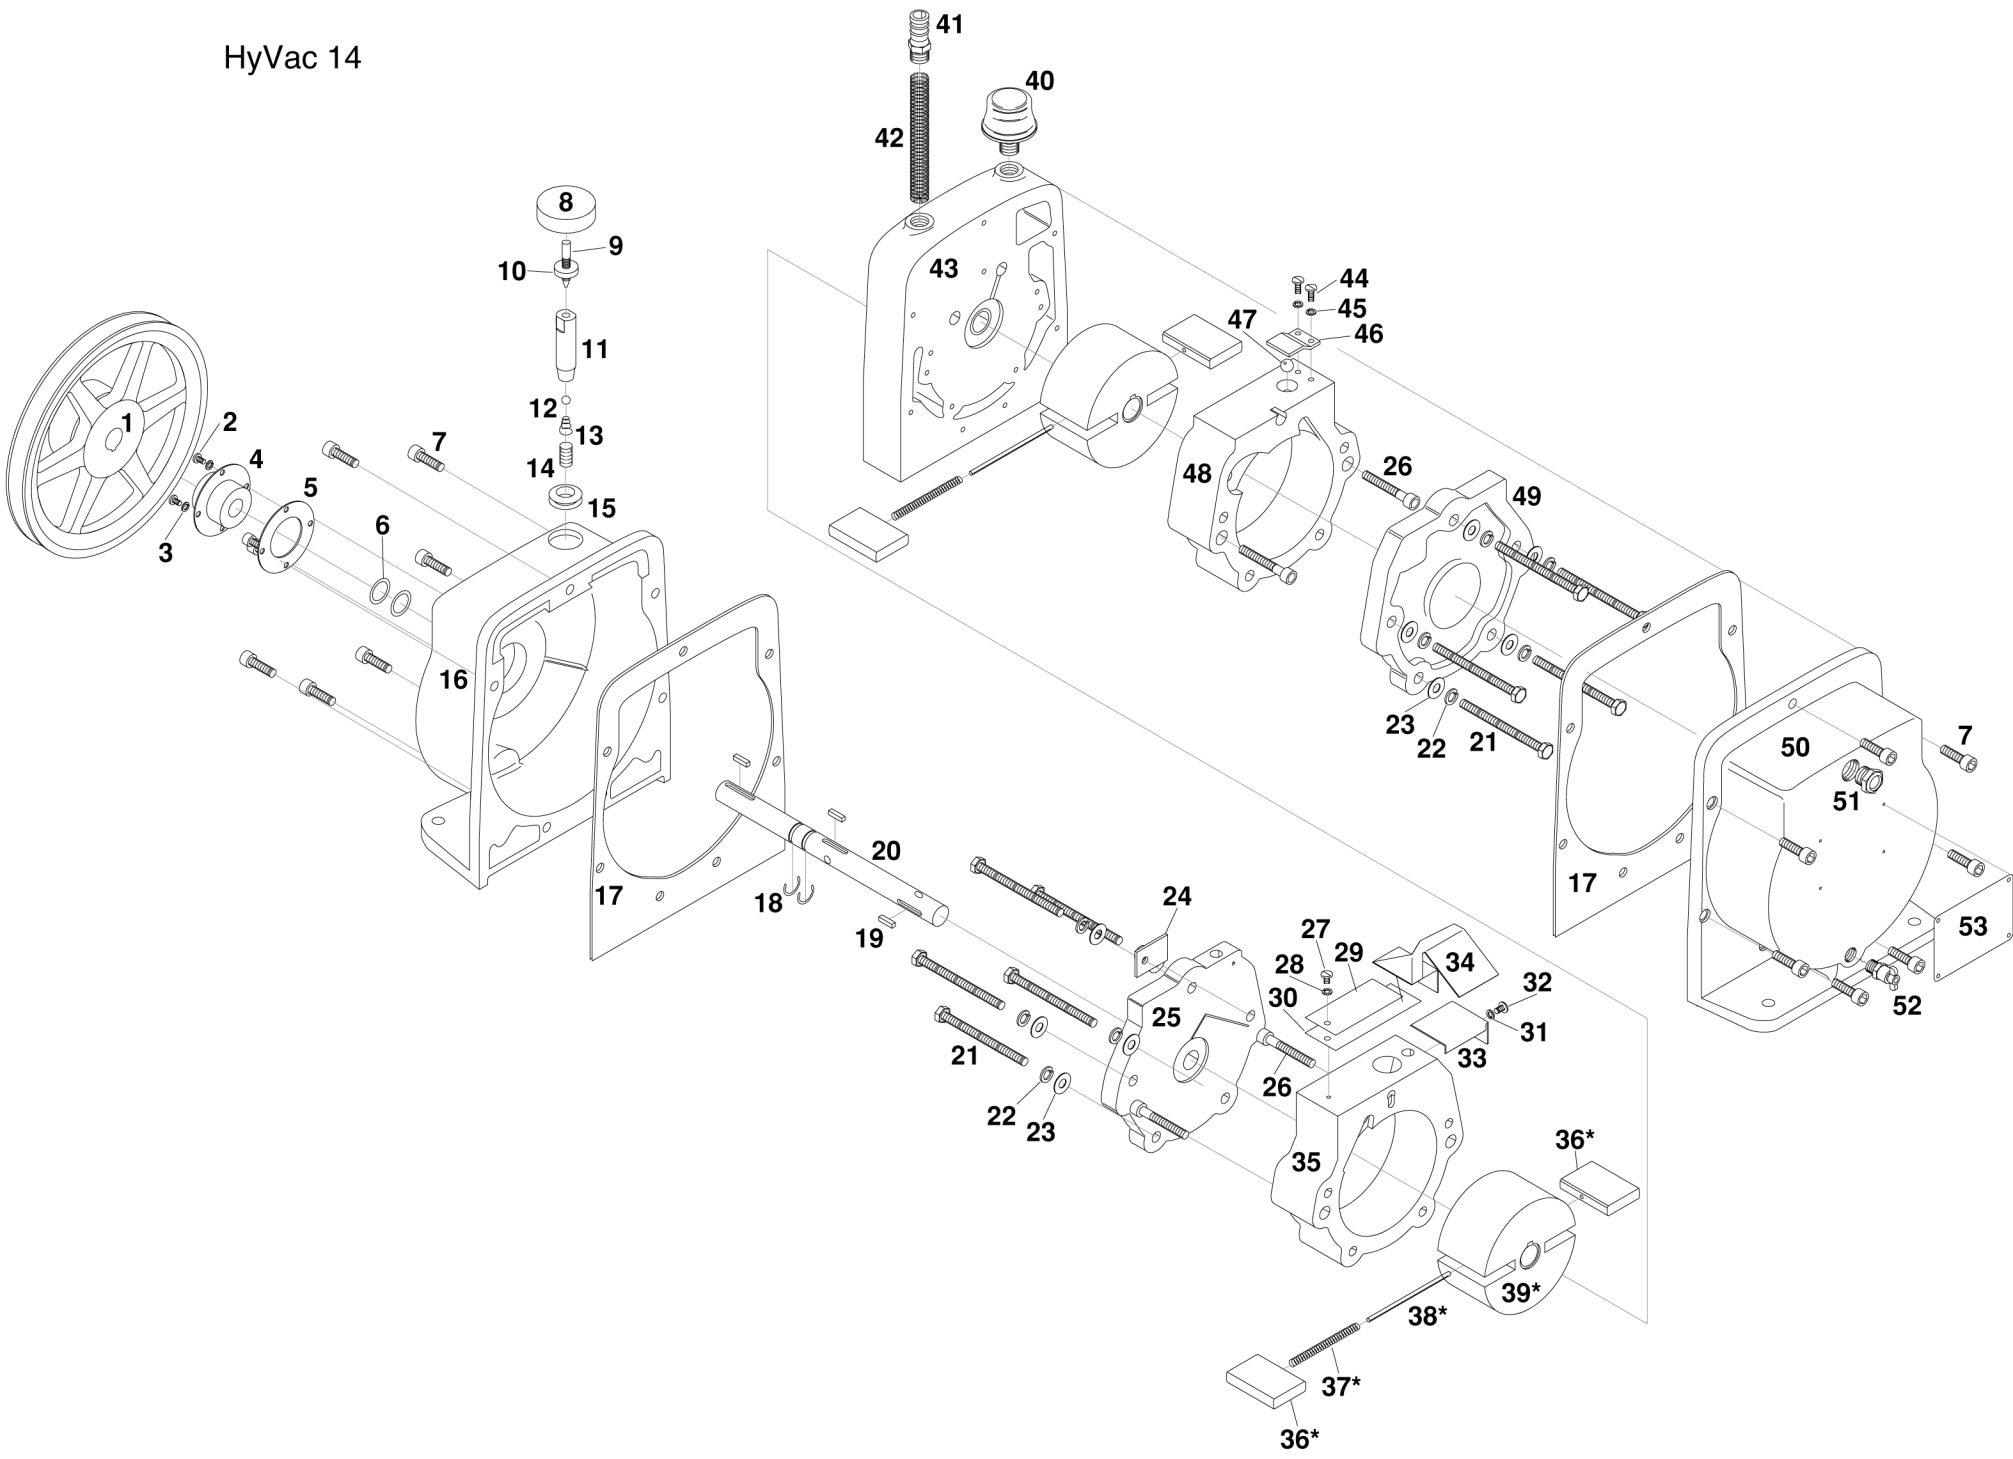

HyVac 14

HYVAC 14 PARTS LIST

<u>Item</u>	<u>Description</u>	<u>PART NUMBER</u>	<u>Parts In Repair Kit</u>	<u>QUANTITY PER PUM</u>
1	Pump Pulley	P29273		1
2	Shaft Seal Screws	P110016		4
3	Shaft Seal Lock Washer	P110040	***	4
4	Shaft Seal	P36379	***	1
5	Shaft Seal Gasket	P36381	***	1
6	Thrust Washer	P78033		2
7	Bolts Seal/Drain Housing	P110027		14
8	Gas Ballast Valve Knob	P26139		1
9	Gas Ballast Valve Stem	P63580		1
10	Gas Ballast Knurl Nut	P76534		1
11	Gas Ballast Valve Body	P63579		1
12	Gas Ballast Relief Ball	P29001		1
13	Gas Ballast Spring	P28073		1
14	Gas Ballast Nipple	P67416-1		1
15	Gas Ballast Grommet	P27120		1
16	Seal Housing	P60774		1
17	Housing Gaskets (set of two)	91310-014	***	1
18	Truarc Ring	P29187	***	2
19	Shaft Key	P29313	***	3
20	Shaft	P60775		1
21	End Plate Bolt	P110029		10
22	End Plate Spring Washer	P110047		10
23	End Plate Washer	P110046		10
24	Oil Inlet Plate	P66173		1
25	Exhaust End Plate	P60767		1
26	Stator Bolts	P110028		4
27	Flutter Valve Screw	P110023		1
28	Flutter Valve Washer	P110042		1
29	Flutter Valve Short	P66349	***	1
30	Flutter Valve Long	P65532	***	1
31	Exhaust Valve Limiter Wash	P110042		1
32	Exhaust Valve Limiter Screw	P110023		1
33	Exhaust Valve Limiter	P61018	***	1
34	Exhaust Baffle	P65767		1
35	Exhaust Stator	P60768		1
36	Vane	P60765		4
37	Vane Spring	P28064	***	2
38	Vane Spring Pin	P63499	***	2
40	Exhaust Dome	P35341		1
41	Hose Nipple	P63807		1

HYVAC 14 PARTS LIST cont.

<u>Item</u>	<u>Description</u>	<u>PART NUMBER</u>	<u>Parts In Repair Kit</u>	<u>QUANTITY PER PUM</u>
42	Intake Screen	P29297		1
43	Center Plate	P60771		1
44	Intake Valve Screw	P110061		2
45	Intake Valve Washer	P110042		2
46	Intake Relief Ball Limiter	P61108	***	1
47	Intake Relief Ball	P29514		1
48	Intake Stator	P60768		1
49	Intake End Plate	P60769		1
50	Drain Housing	P60772		1
51	Oil Sight Glass	P36052		1
52	Drain Cock	P13116		1
53	Name Plate	P25212		1