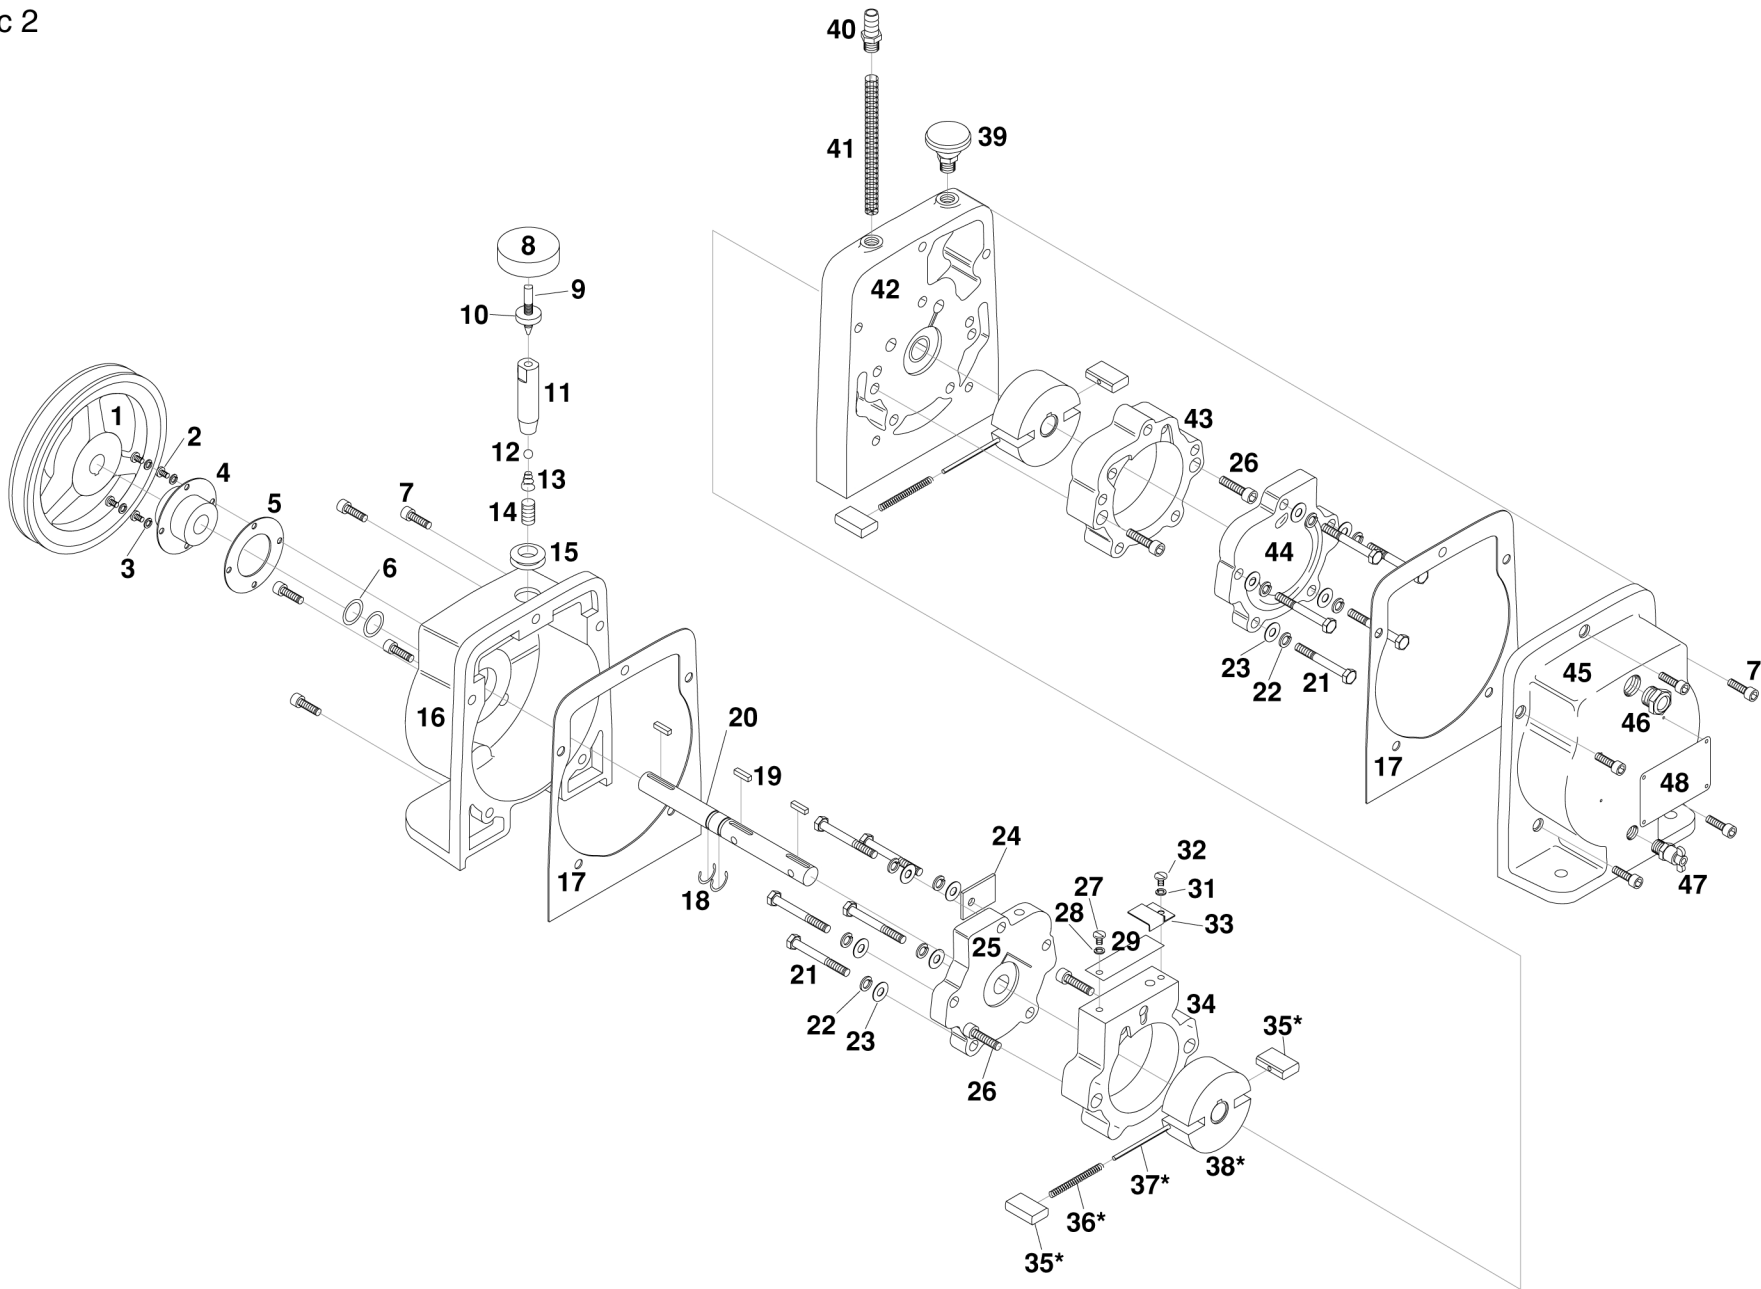

# HYVAC 2 PARTS LIST

ITEM	DESCRIPTION	PART NUMBER	PARTS IN QUANTITY REPAIR KIT PER PUM
1	Pump Pulley	P35460	1
2	Shaft Seal Screws	P110016	4
3	Shaft Seal Lock Washer	P110040	4
4	Shaft Seal	P36378	*** 1
5	Shaft Seal Gasket	P36377	*** 1
6	Thrust Washer	P78034	*** 2
7	Bolts Seal/Drain Housing	P110008	10
8	Gas Ballast Valve Knob	P26139	1
9	Gas Ballast Valve Stem	P63580	1
10	Gas Ballast Knurl Nut	P76534	1
11	Gas Ballast Valve Body	P63579	1
12	Gas Ballast Check Ball	P29001	1
13	Gas Ballast Spring	P28073	1
14	Gas Ballast Valve Nipple	P67416-1	1
15	Gas Ballast Grommet	P27120	1
16	Seal Housing	P60795	1
17	Housing Gaskets (set of t	91310-00;	*** 1
18	Truarc Ring	P29260	*** 2
19	Shaft Key	P29313	*** 3
20	Shaft	P60797	1
21	End Plate Bolt	P29315	10
22	End Plate Spring Washer	P110045	10
23	End Plate Washer	P110044	10
24	Oil Inlet Plate	P66172	1
25	Exhaust End Plate	P61094	1
26	Stator Bolts	P110012	4
27	Flutter Valve Screw	P110023	1
28	Flutter Valve Washer	P110042	1
29	Flutter Valve	P65471	*** 1
30	Number Not Used		
31	Flutter Valve Limiter Was	P110042	1
32	Flutter Valve Limiter Scre	P110023	1
33	Flutter Valve Limiter	P60827	*** 1
34	Exhaust Stator	P60790	1
35	Vane	P60787	4
36	Vane Spring	P28066	*** 2
37	Vane Spring Pin	P63503	*** 2
38	Rotor	P60788	2
39	Exhaust Dome	P35352	1
40	Hose Nipple	P69263	1
41	Intake Screen	P29295	1
42	Center Plate	P60793	1

## HYVAC 2 PARTS LIST Cont..

ITEM	DESCRIPTION	PART NUMBER	PARTS IN QUANTITY REPAIR K PER PUM
43	Center Plate	P60793	1
44	Intake Stator	P60792	1
45	Intake End Plate	P60791	1
46	Drain Housing	P60794	1
47	Oil Sight Glass	P36052	1
48	Drain Cock	P13116	1
49	Name Plate	P25328	1