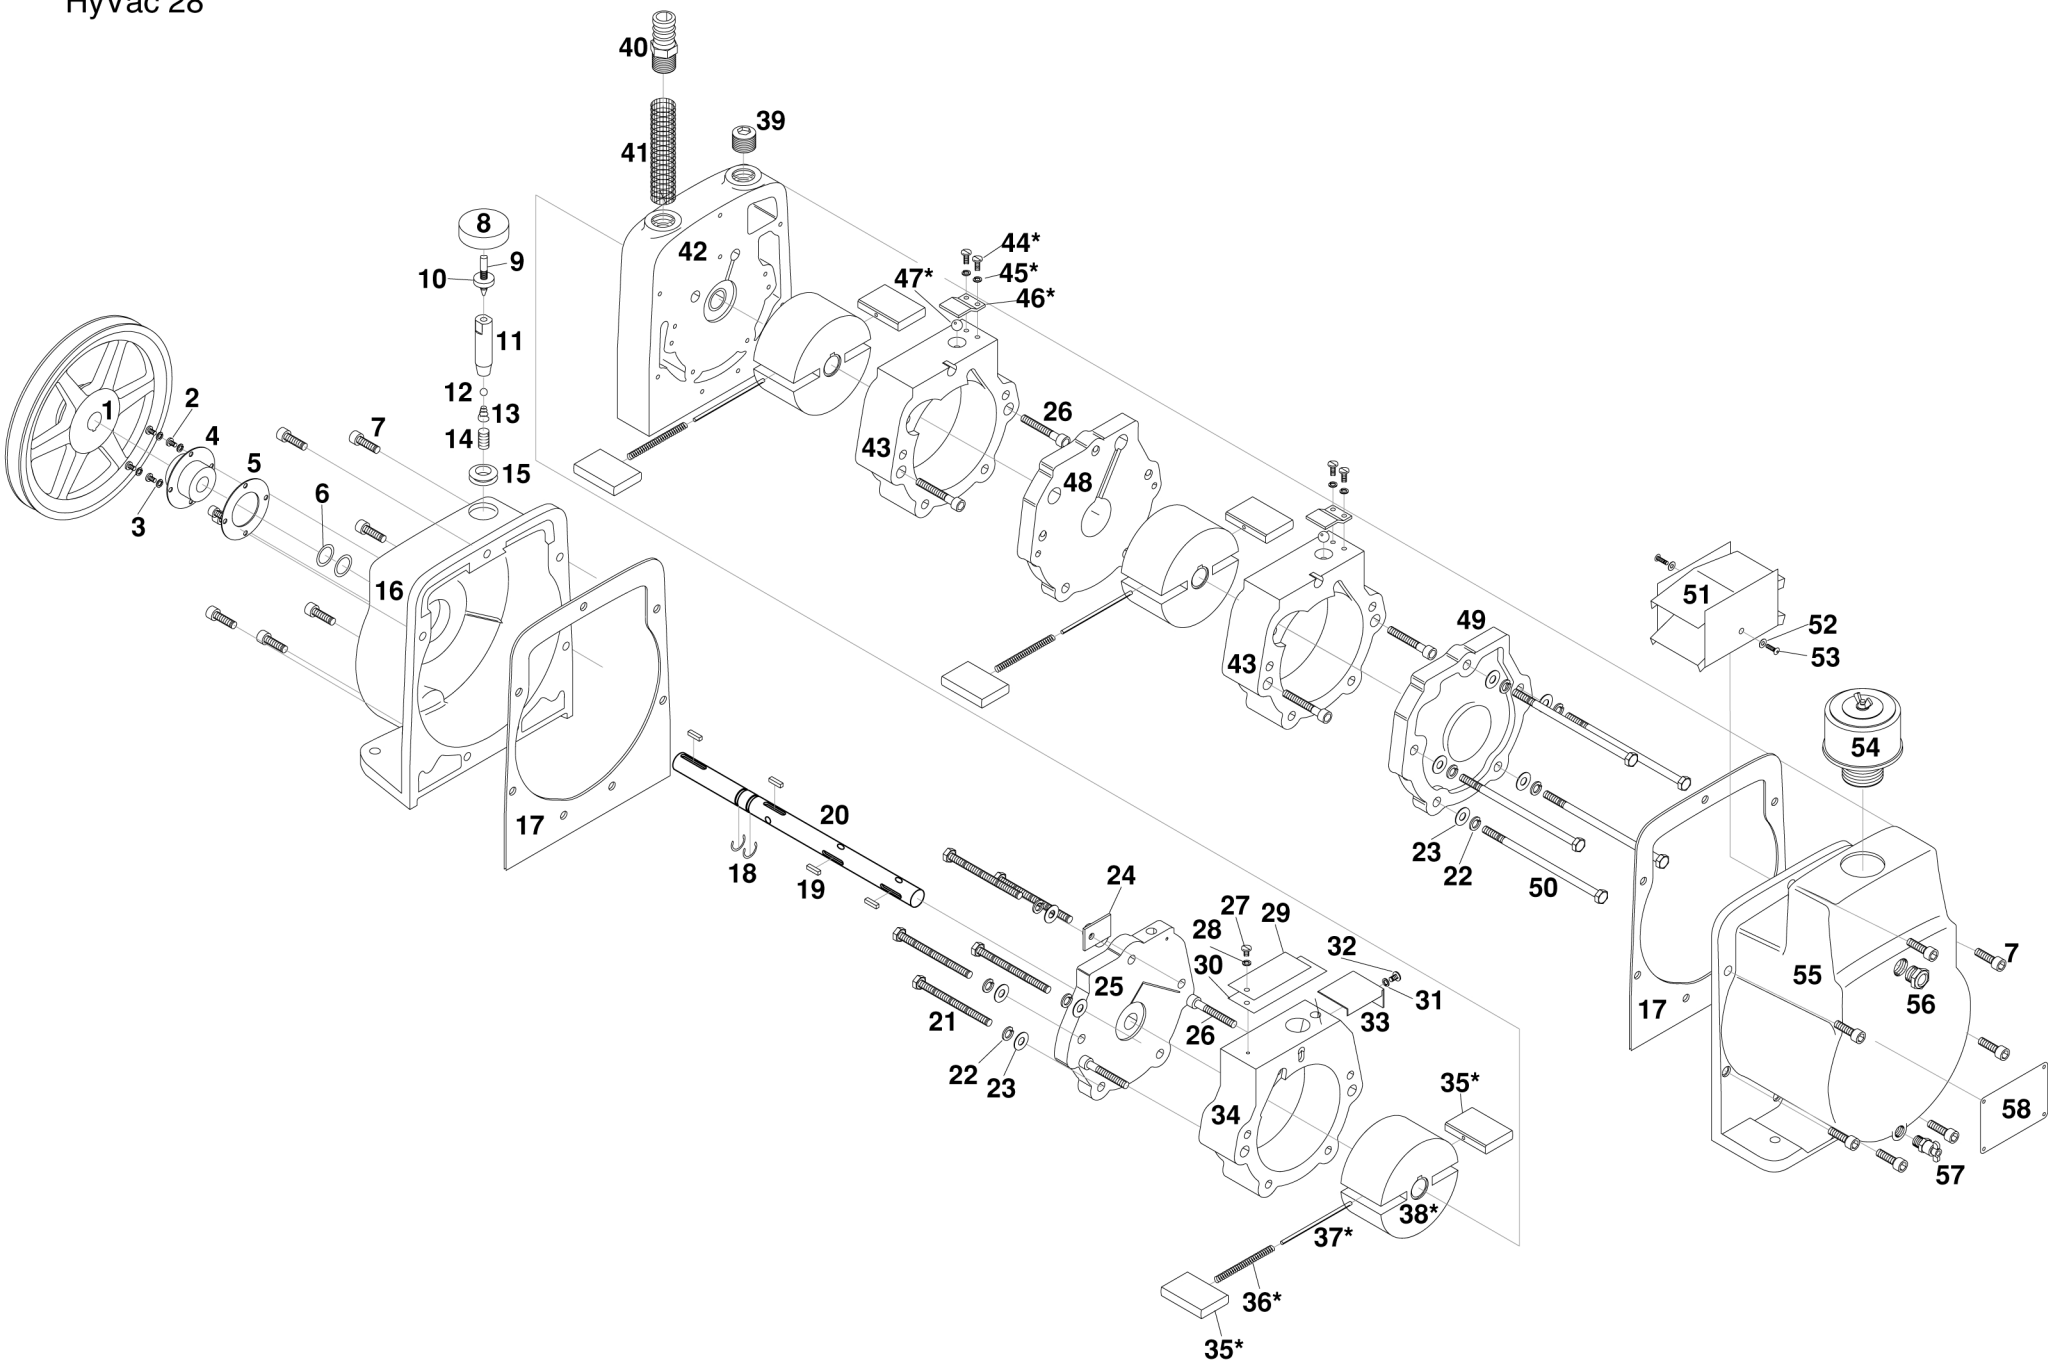

HyVac 28

HYVAC 28 PARTS LIST

<u>ITEM</u>	<u>DESCRIPTION</u>	<u>PART NUMBER</u>	<u>PARTS IN REPAIR KIT</u>	<u>QUANTIT PER PUM</u>
1	Pump Pulley	P29273		1
2	Shaft Seal Screws	P110016		4
3	Shaft Seal Lock Washer	P110040		4
4	Shaft Seal	P36379	***	1
5	Shaft Seal Gasket	P36381	***	1
6	Thrust Washer	P78033	***	2
7	Bolts Seal/Drain Housing	P110027		14
8	Gas Ballast Valve Knob	P26139		1
9	Gas Ballast Valve Stem	P63580		1
10	Gas Ballast Knurl Nut	P76534		1
11	Gas Ballast Valve Body	P63579		1
12	Gas Ballast Relief Ball	P29001		1
13	Gas Ballast Spring	P28073		1
14	Gas Ballast Nipple	P67416-1		1
15	Gas Ballast Grommet	P27120		1
16	Seal Housing	P60774		1
17	Housing Gaskets (set of 4)	91310-01	***	1
18	Truarc Ring	P29187	***	2
19	Shaft Key	P29313	***	4
20	Shaft	P61129		1
21	End Plate Bolt Exhaust	P110029		5
22	End Plate Spring Washer	P110047		10
23	End Plate Washer	P110046		10
24	Oil Inlet Plate	P66173		1
25	Exhaust End Plate	P60767		1
26	Stator Bolts	P110028		6
27	Screw	P110023		1
28	Washer	P110042		1
29	Flutter Valve Short Exh	P66349	***	1
30	Flutter Valve Long Exh	P65532	***	1
31	Washer	P110042		1
32	Screw	P110023		1
33	Exhaust Valve Limiter	P61018	***	1
34	Exhaust Stator	P60768		1
35	Vane	P60765		6
36	Vane Spring	P28064	***	3
37	Vane Spring Pin	P63499	***	3
38	Rotor	P60766		3
39	Centerplate Plug	P32002		1
40	Hose Nipple	P63764		1
41	Intake Screen	P29492		1
42	Center Plate	P61131		1
43	Intake Stator	P60768		2