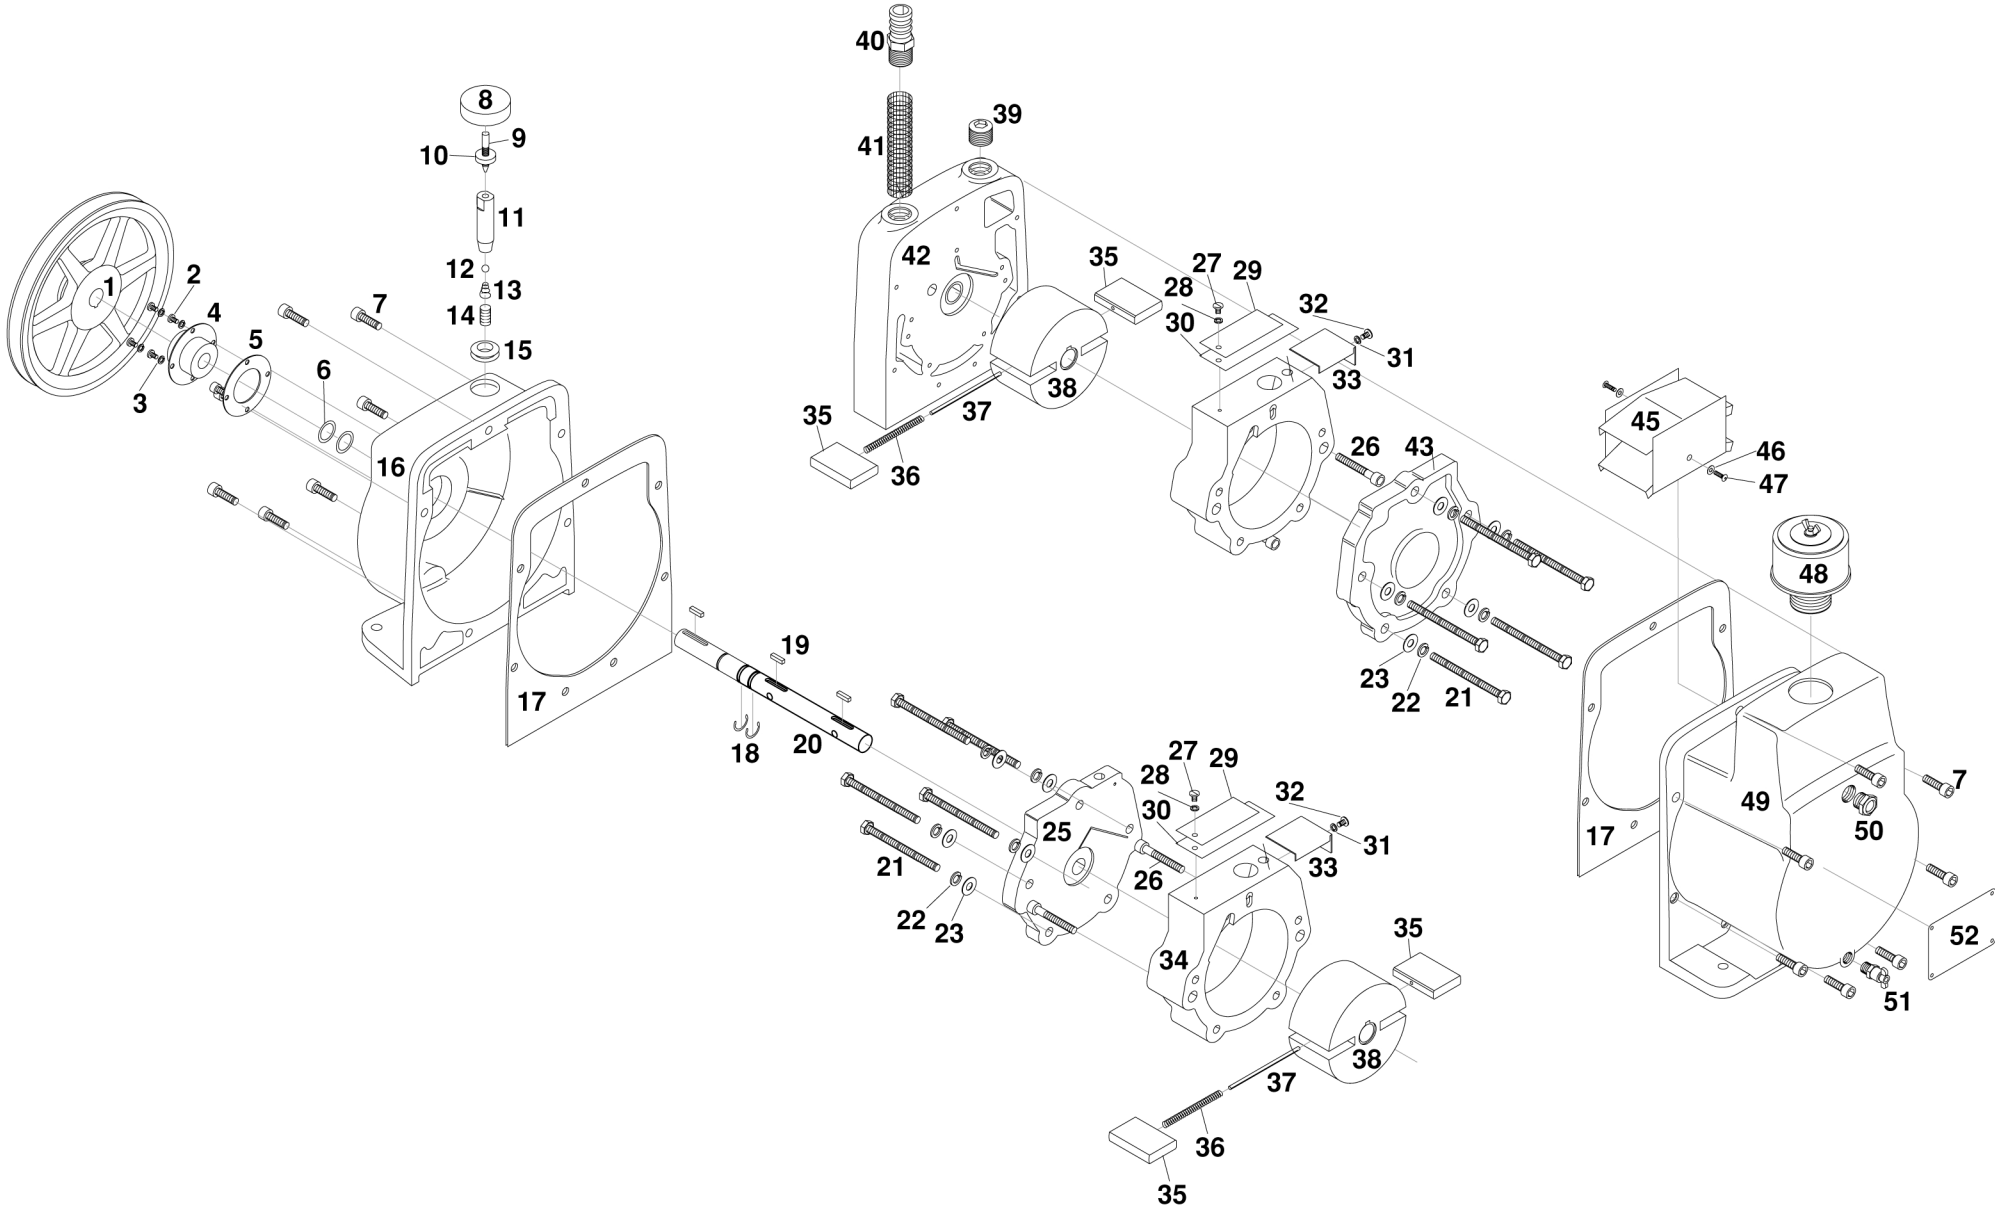

HyVac 28S

HYVAC 28s PARTS LIST

<u>ITEM</u>	<u>DESCRIPTION</u>	<u>PART NUMBER</u>	<u>PARTS IN REPAIR KIT</u>	<u>QUANTITY</u>
1	Pump Pulley	P29273		1
2	Shaft Seal Screws	P110016		4
3	Shaft Seal Lock Washer	P110040		4
4	Shaft Seal	P36379	***	1
5	Shaft Seal Gasket	P36381	***	1
6	Thrust Washer	P78033	***	2
7	Bolts Seal/Drain Housing	P110027		4
8	Gas Ballast Valve Knob	P26139		1
9	Gas Ballast Valve Stem	P63580		1
10	Gas Ballast Knurl Nut	P76534		1
11	Gas Ballast Valve Body	P63579		1
12	Gas Ballast Relief Ball	P29001		1
13	Gas Ballast Spring	P28073		1
14	Gas Ballast Nipple	P67416-1		1
15	Gas Ballast Grommet	P27120		1
16	Seal Housing	P60773		1
17	Housing Gaskets (set of two)	91310-014	***	1
18	Truarc Ring	P29187	***	2
19	Shaft Key	P29313	***	4
20	Shaft	P61355		1
21	End Plate Bolt Exhaust	P110029		5
22	End Plate Spring Washer	P110047		10
23	End Plate Washer	P110046		10
24				
25	Exhaust End Plate	P60767		1
26	Stator Bolts	P110028		6
27	Screw	P110023		2
28	Washer	P110042		2
29	Flutter Valve Short Exh.	P66349	***	2
30	Flutter Valve Long Exh.	P65532	***	2
31	Washer	P110042		1
32	Screw	P110023		1
33	Exhaust Valve Limiter	P61018	***	2
34	Intake/Exhaust Stator	P61351		2
35	Vane	P60765	***	4
36	Vane Spring	P28064	***	2
37	Vane Spring Pin	P63499	***	2
38	Rotor	P60766		2
39	Centerplate Plug	P32002		1
40	Hose Nipple	P63764		1
41	Intake Screen	P29492		1
42	Center Plate	P61352		1
43	Intake End Plate	P61354		1
44	End Plate Bolt Intake	P110029		5
45	Exhaust Baffle	P61118-1		1

HYVAC 28s PARTS LIST

<u>ITEM</u>	<u>DESCRIPTION</u>	<u>PART NUMBER</u>	<u>PARTS IN</u> <u>REPAIR KIT</u>	<u>QUANTITY</u>
46	Exhaust Baffle Washers	P110043		2
47	Exhaust Baffle Screws	P110070		2
48	Exhaust Dome	P35617		1
49	Drain Housing	P61118		1
50	Oil Sight Glass	P36052		1
51	Drain Cock	P13116		1
52	Name Plate	P25212		1