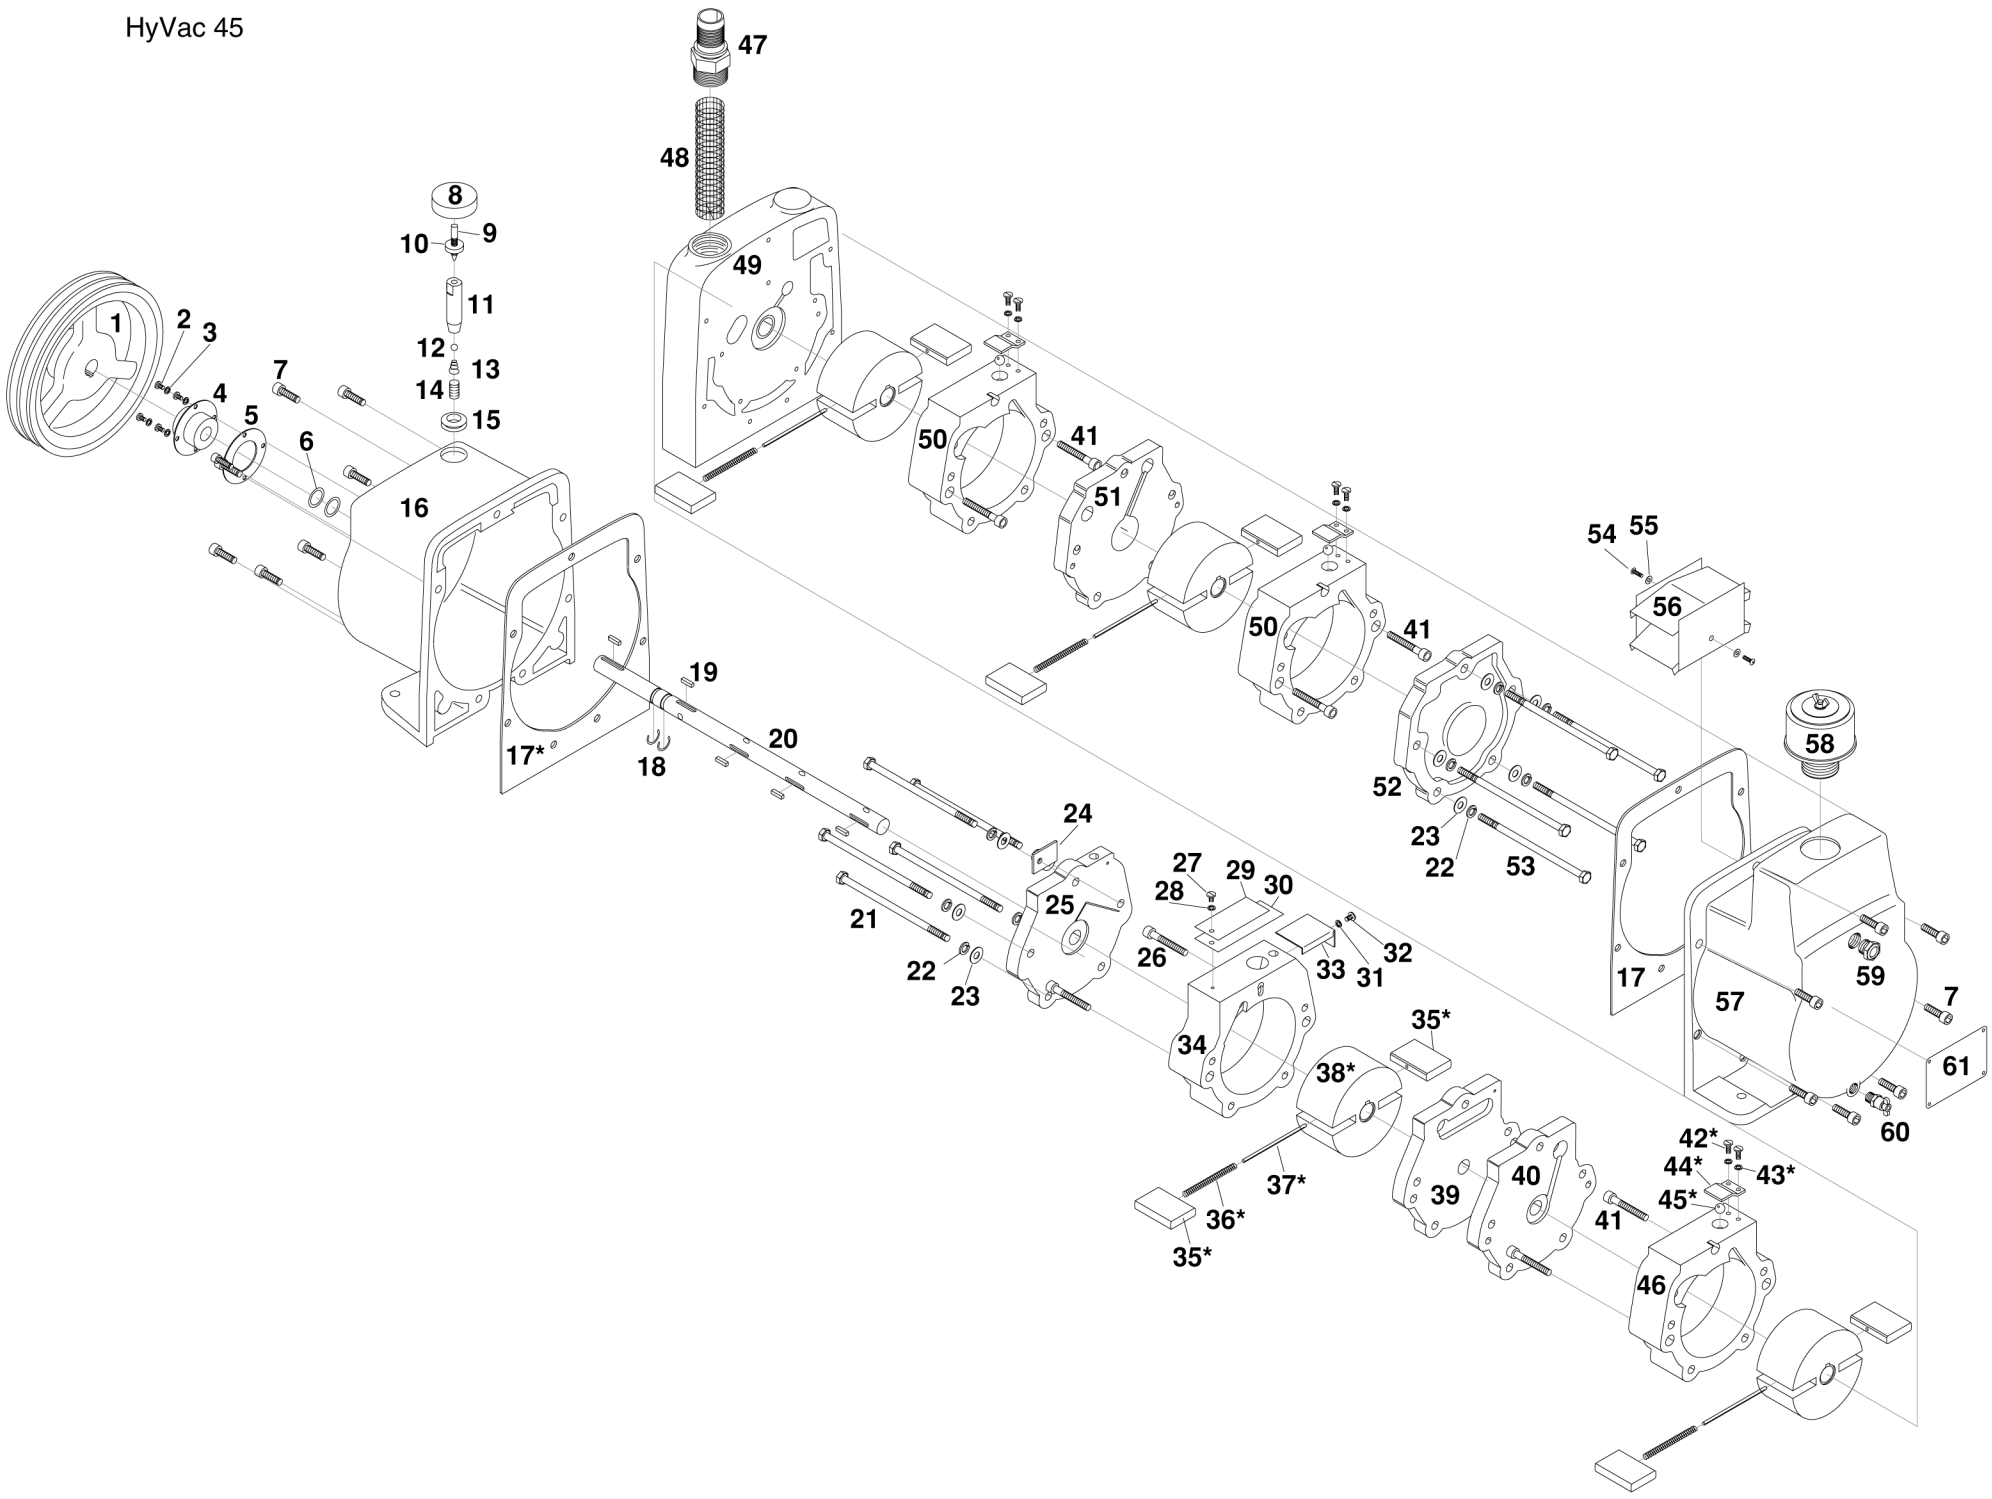

# HYVAC 45

<u>ITEM</u>	<u>DESCRIPTION</u>	<u>PART NUMBER</u>	<u>PARTS IN REPAIR KIT</u>	<u>QUANTITY PER PUMP</u>
1	Pump Pulley	P29603		1
2	Shaft Seal Screws	P110016		4
3	Shaft Seal Lock Washer	P110040		4
4	Shaft Seal	P36379	***	1
5	Shaft Seal Gasket	P36381	***	1
6	Thrust Washer	P78033	***	2
7	Bolts Seal/Drain Housing	P110027		14
8	Gas Ballast Valve Knob	P26139		1
9	Gas Ballast Valve Stem	P63580		1
10	Gas Ballast Knurl Nut	P76534		1
11	Gas Ballast Valve Body	P63579		1
12	Gas Ballast Relief Ball	P29001		1
13	Gas Ballast Spring	P28073		1
14	Gas Ballast Nipple	P67416-1		1
15	Gas Ballast Grommet	P27120		1
16	Seal Housing	P61150		1
17	Housing Gaskets (set of 1)	91310-014	***	1
18	Truarc Ring	P29187	***	2
19	Shaft	P61144		1
20	Shaft Key	P29313	***	5
21	End Plate Bolt Exhaust	P110061		5
22	End Plate Spring Washer	P110047		10
23	End Plate Washer	P110046		10
24	Oil Inlet Plate	P66173		1
25	Exhaust End Plate	P60767		1
26	Stator Bolts Long	P110031		2
27	Screw	P110023		1
28	Washer	P110042		1
29	Flutter Valve Long Exh	P65532	***	1
30	Flutter Valve Short Exh	P66349	***	1
31	Exhaust Valve Limiter	P61018	***	1
32	Screw	P110023		1
33	Washer	P110042		1
34	Exhaust Stator	P60768		1
35	Vane	P60765	***	8
36	Vane Spring	P28064	***	4
37	Vane Spring Pin	P63499	***	4
38	Rotor	P60766		4
39	Exhaust Intermediate Pla	P61148		1
40	Exhaust Intermediate Pla	P61149		1
41	Stator Bolt Short	P110028		6
42	Intake Valve Screw	P110061		6
43	Intake Valve Washer	P110042		6