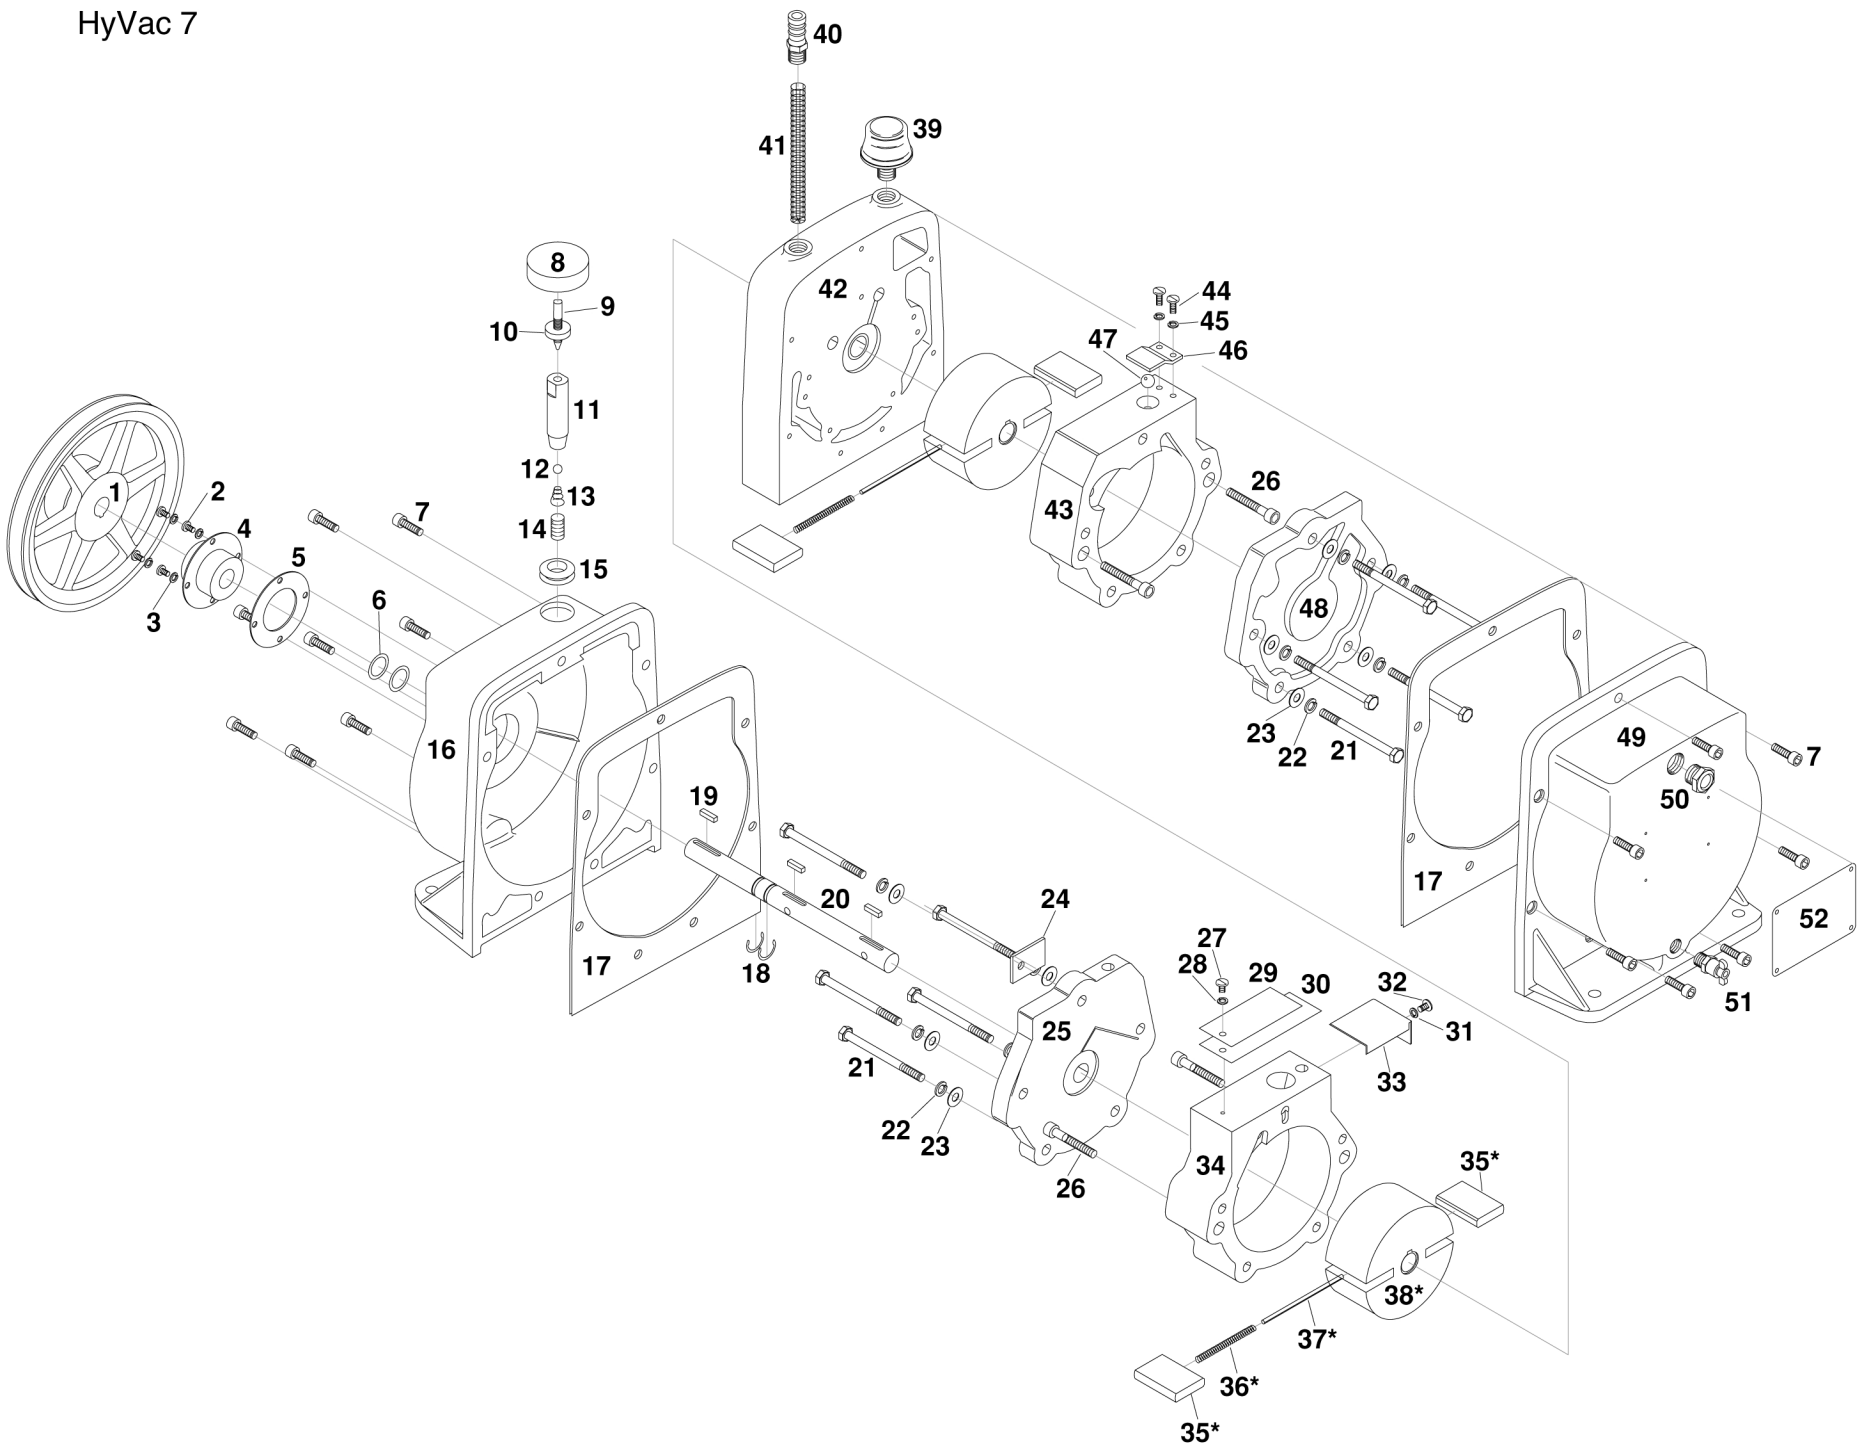

HyVac 7

HYVAC 7 PARTS LIST

| <u>ITEM</u> | <u>DESCRIPTION</u> | <u>PART</u> <u>NUMBE</u> | <u>Parts In</u> <u>Repair K</u> | <u>QUANTITY</u> <u>PER PUMI</u> |
|-------------|----------------------------|-----------------------------|------------------------------------|------------------------------------|
| 1 | Pump Pulley | P29491 | | 1 |
| 2 | Shaft Seal Screws | P110016 | | 4 |
| 3 | Shaft Seal Lock Washer | P110040 | | 4 |
| 4 | Shaft Seal | P36378 | *** | 1 |
| 5 | Shaft Seal Gasket | P36377 | *** | 1 |
| 6 | Thrust Washer | P78034 | *** | 2 |
| 7 | Bolts Seal/Drain Housing | P110008 | | 14 |
| 8 | Gas Ballast Valve Knob | P26139 | | 1 |
| 9 | Gas Ballast Valve Stem | P63580 | | 1 |
| 10 | Gas Ballast Knurl Nut | P76534 | | 1 |
| 11 | Gas Ballast Valve Body | P63579 | | 1 |
| 12 | Gas Ballast Check Ball | P29001 | | 1 |
| 13 | Gas Ballast Spring | P28073 | | 1 |
| 14 | Gas Ballast Nipple | P67416-1 | | 1 |
| 15 | Gas Ballast Grommet | P27120 | | 1 |
| 16 | Seal Housing | P60784 | | 1 |
| 17 | Housing Gaskets (set of 1 | 91310-00 | *** | 1 |
| 18 | Truarc Ring | P29260 | *** | 2 |
| 19 | Shaft Key | P29313 | *** | 3 |
| 20 | Shaft | P60786 | | 1 |
| 21 | End Plate Bolt | P29316 | | 10 |
| 22 | End Plate Spring Washer | P110045 | | 10 |
| 23 | End Plate Washer | P110044 | | 10 |
| 24 | Oil Inlet Plate | P66172 | | 1 |
| 25 | Exhaust End Plate | P60778 | | 1 |
| 26 | Stator Bolts | P110025 | | 4 |
| 27 | Flutter Valve Screw | P110023 | | 1 |
| 28 | Flutter Valve Washer | P110042 | | 1 |
| 29 | Flutter Valve Short | P66349 | *** | 1 |
| 30 | Flutter Valve Long | P65470 | *** | 1 |
| 31 | Flutter Valve Limiter Was | P110042 | | 1 |
| 32 | Flutter Valve Limiter Scre | P110023 | | 1 |
| 33 | Flutter Valve Limiter | P61018 | *** | 1 |
| 34 | Exhaust Stator | P60779 | | 1 |
| 35 | Vane | P60776 | | 4 |
| 36 | Vane Spring | P28065 | *** | 2 |
| 37 | Vane Spring Pin | P63501 | *** | 2 |
| 38 | Rotor | P60777 | | 2 |
| 39 | Exhaust Dome | P35345 | | 1 |
| 40 | Hose Nipple | P32168 | | 1 |