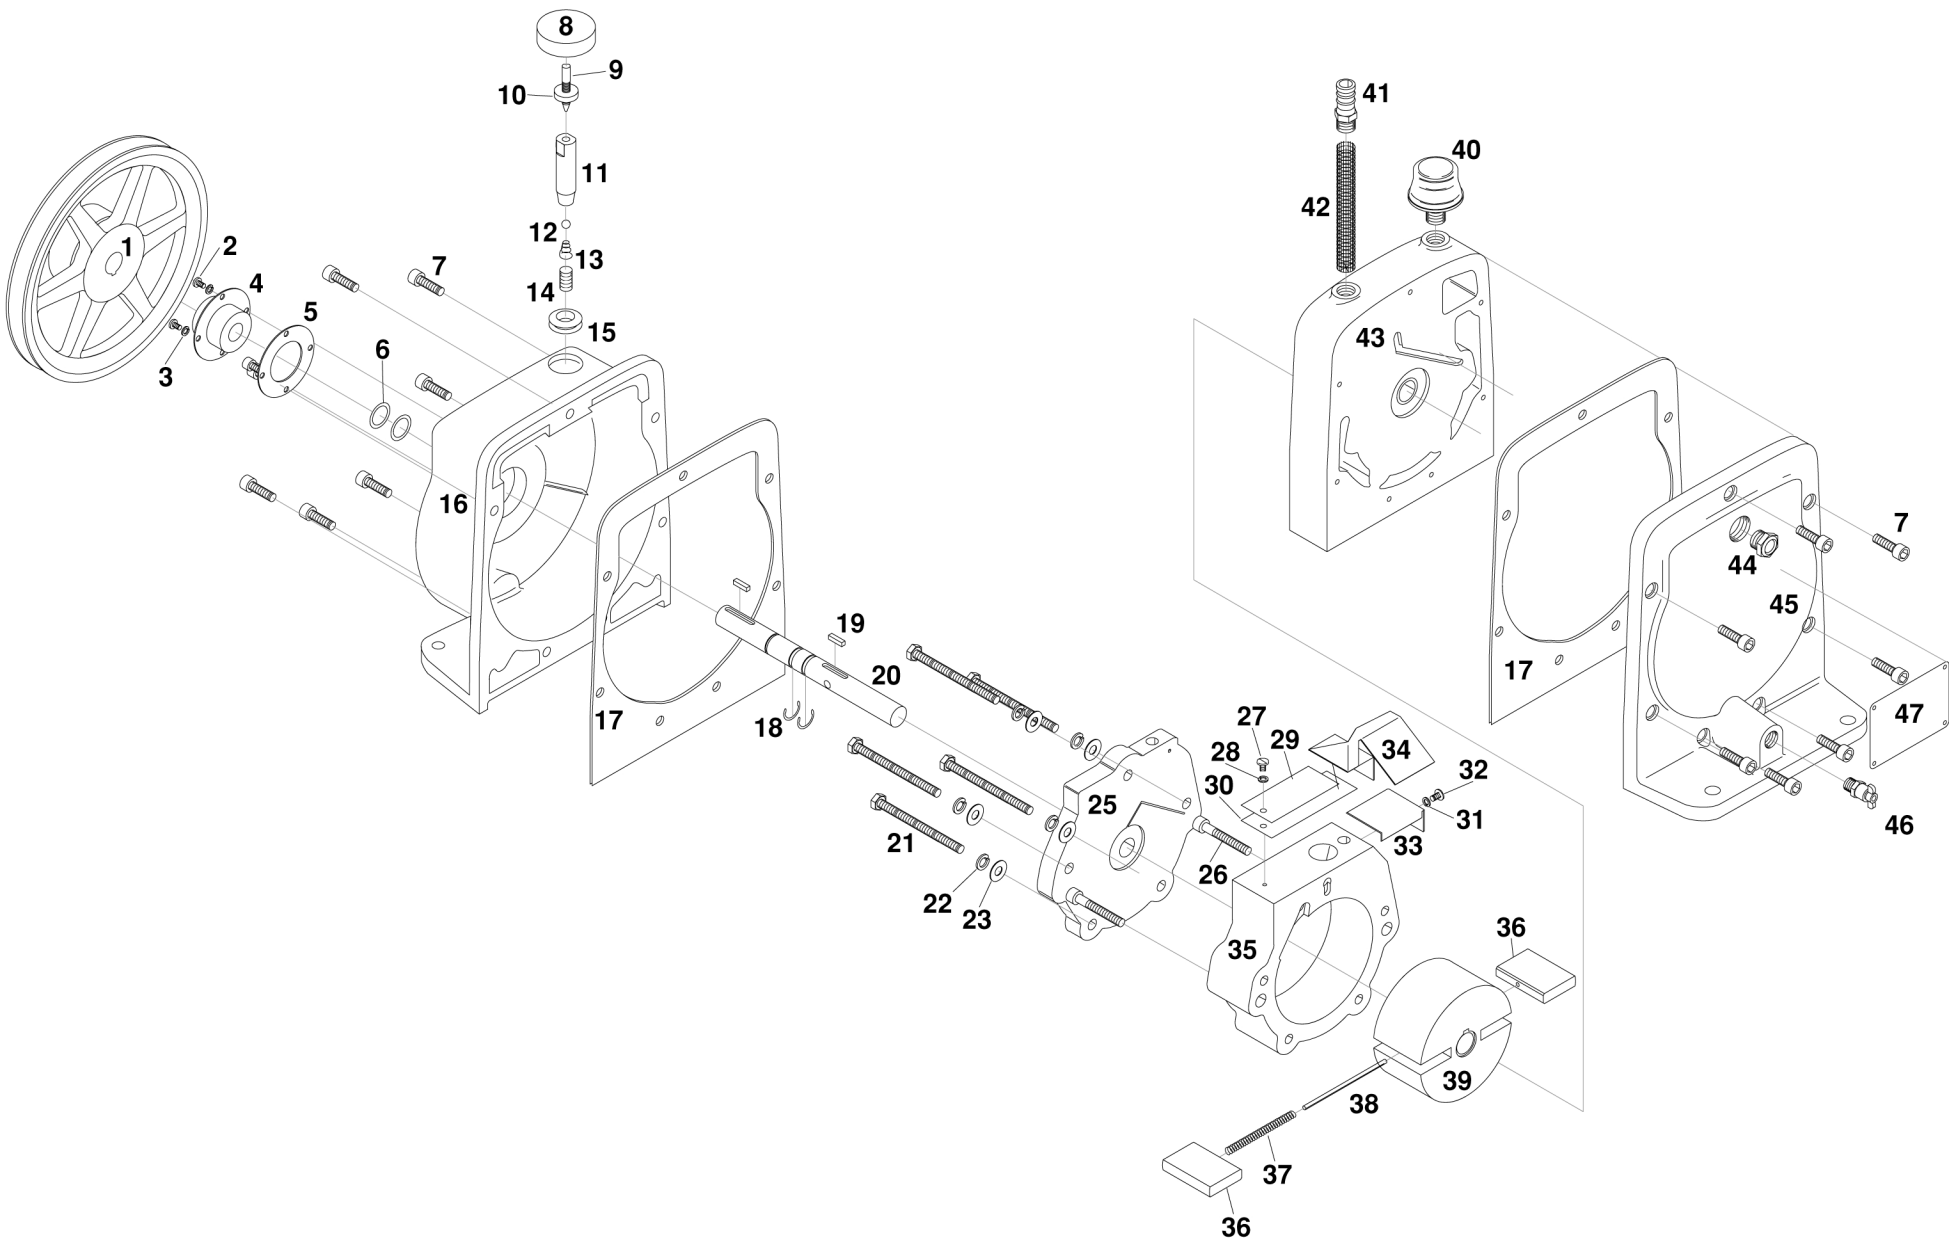

# HYVAC 14s PARTS LIST

<u>ITEM</u>	<u>DESCRIPTION</u>	<u>PART NUMBER</u>	<u>PARTS IN REPAIR KIT</u>	<u>QUANTITY</u>
1	Pump Pulley	P29273		1
2	Shaft Seal Screws	P110016		4
3	Shaft Seal Lock Washer	P110040		4
4	Shaft Seal	P36379	***	1
5	Shaft Seal Gasket	P36381	***	1
6	Thrust Washer	P78033	***	2
7	Bolts Seal/Drain Housing	P110027		14
8	Gas Ballast Valve Knob	P26139		1
9	Gas Ballast Valve Stem	P63580		1
10	Gas Ballast Knurl Nut	P76534		1
11	Gas Ballast Valve Body	P63579		1
12	Gas Ballast Relief Ball	P29001		1
13	Gas Ballast Spring	P28073		1
14	Gas Ballast Nipple	P67416-1		1
15	Gas Ballast Grommet	P27120		1
16	Seal Housing	P60773		1
17	Housing Gaskets (set of two)	91310-014	***	1
18	Truarc Ring	P29187	***	2
19	Shaft Key	P29313	***	2
20	Shaft	P61223		1
21	End Plate Bolt	P110029		5
22	End Plate Spring Washer	P110047		5
23	End Plate Washer	P110046		5
24				
25	Exhaust End Plate	P60767		1
26	Stator Bolts	P110028		4
27	Flutter Valve Screw	P110023		1
28	Flutter Valve Washer	P110042		1
29	Flutter Valve Short	P66349	***	1
30	Flutter Valve Long	P65532	***	1
31	Exh. Valve Limiter Washer	P110042		1
32	Exh. Valve Limiter Screw	P110023		1
33	Exhaust Valve Limiter	P61018	***	1
34	Exhaust Baffle	P65767		1
35	Intake/Exhaust Stator	P61351		1
36	Vane	P60765		2
37	Vane Spring	P28064	***	1
38	Vane Spring Pin	P63499	***	1
39	Rotor	P60766		1
40	Exhaust Dome	P35341		1
41	Hose Nipple	P63807		1
42	Intake Screen	P29492		1
43	Center Plate	P61221		1

# HYVAC 14s PARTS LIST

<u>ITEM</u>	<u>DESCRIPTION</u>	<u>PART NUMBER</u>	<u>PARTS IN REPAIR KIT</u>	<u>QUANTITY</u>
44	Oil Sight Glass	P36052		2
45	Drain Housing	P61222		2
46	Drain Cock	P13116	***	1
47	Name Plate	P25212		1