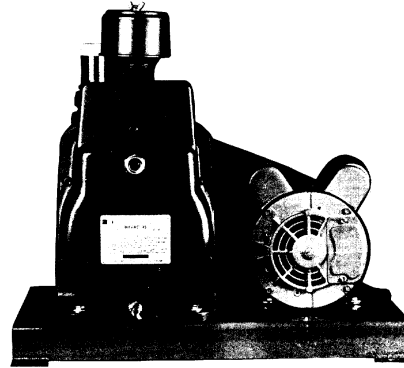

4. HyVAC 45s Vacuum Pump

Number of Stages		1
Frec-Air Displacement,		
	(L/M)	500
	(CFM)	17.7
Pressure	(MIL)	5×10^{-3} Torr
Pump Speed	(RPM)	550
Motor	(HP)	1 1/2
Weight	(LBS)	160
Oil Capacity	(QTS)	4 1/2 QTS.

 **HyVAC 45s**

HyVAC 45s Single Stage Vacuum Pump Options

Catalog #	HyVAC 45s
91144-025	Unmounted No Motor or Base
91144-001	Pump 1 1/2HP - Open Motor - 115/230V, 60HZ
91144-007	Pump 1 1/2HP - Open Motor - 220V, 50HZ
91144-010	Pump 1 1/2HP - Explosion Proof Motor - 115/230V,60HZ
91144-018	Pump 1 1/2HP - Open Motor 3 Phase - 230/460V, 60HZ
91144-023	Unmounted on Base without Motor