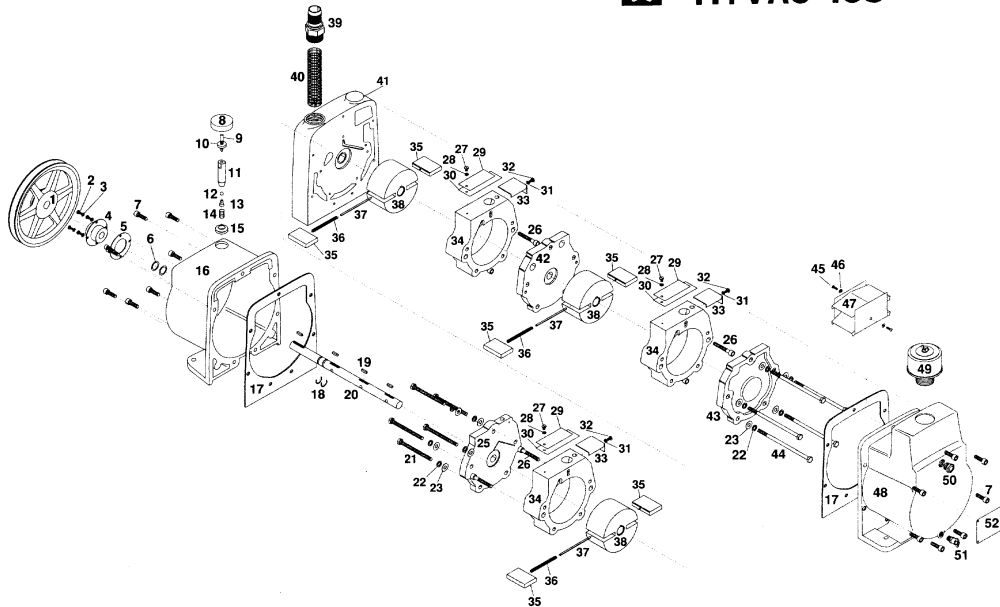

4. HyVAC 45s Vacuum Pump

Number of Stages		1
Frec-Air Displacement,		
	(L/M)	500
	(CFM)	17.7
Pressure	(MIL)	5×10^{-3} Torr
Pump Speed	(RPM)	550
Motor	(HP)	1 1/2
Weight	(LBS)	160
Oil Capacity	(QTS)	4 1/2 QTS.

HyVAC 45s

HyVAC 45s Single Stage Vacuum Pump Options

Catalog #	HyVAC 45s
91144-025	Unmounted No Motor or Base
91144-001	Pump 1 1/2HP - Open Motor - 115/230V, 60HZ
91144-007	Pump 1 1/2HP - Open Motor - 220V, 50HZ
91144-010	Pump 1 1/2HP - Explosion Proof Motor - 115/230V,60HZ
91144-018	Pump 1 1/2HP - Open Motor 3 Phase - 230/460V, 60HZ
91144-023	Unmounted on Base without Motor