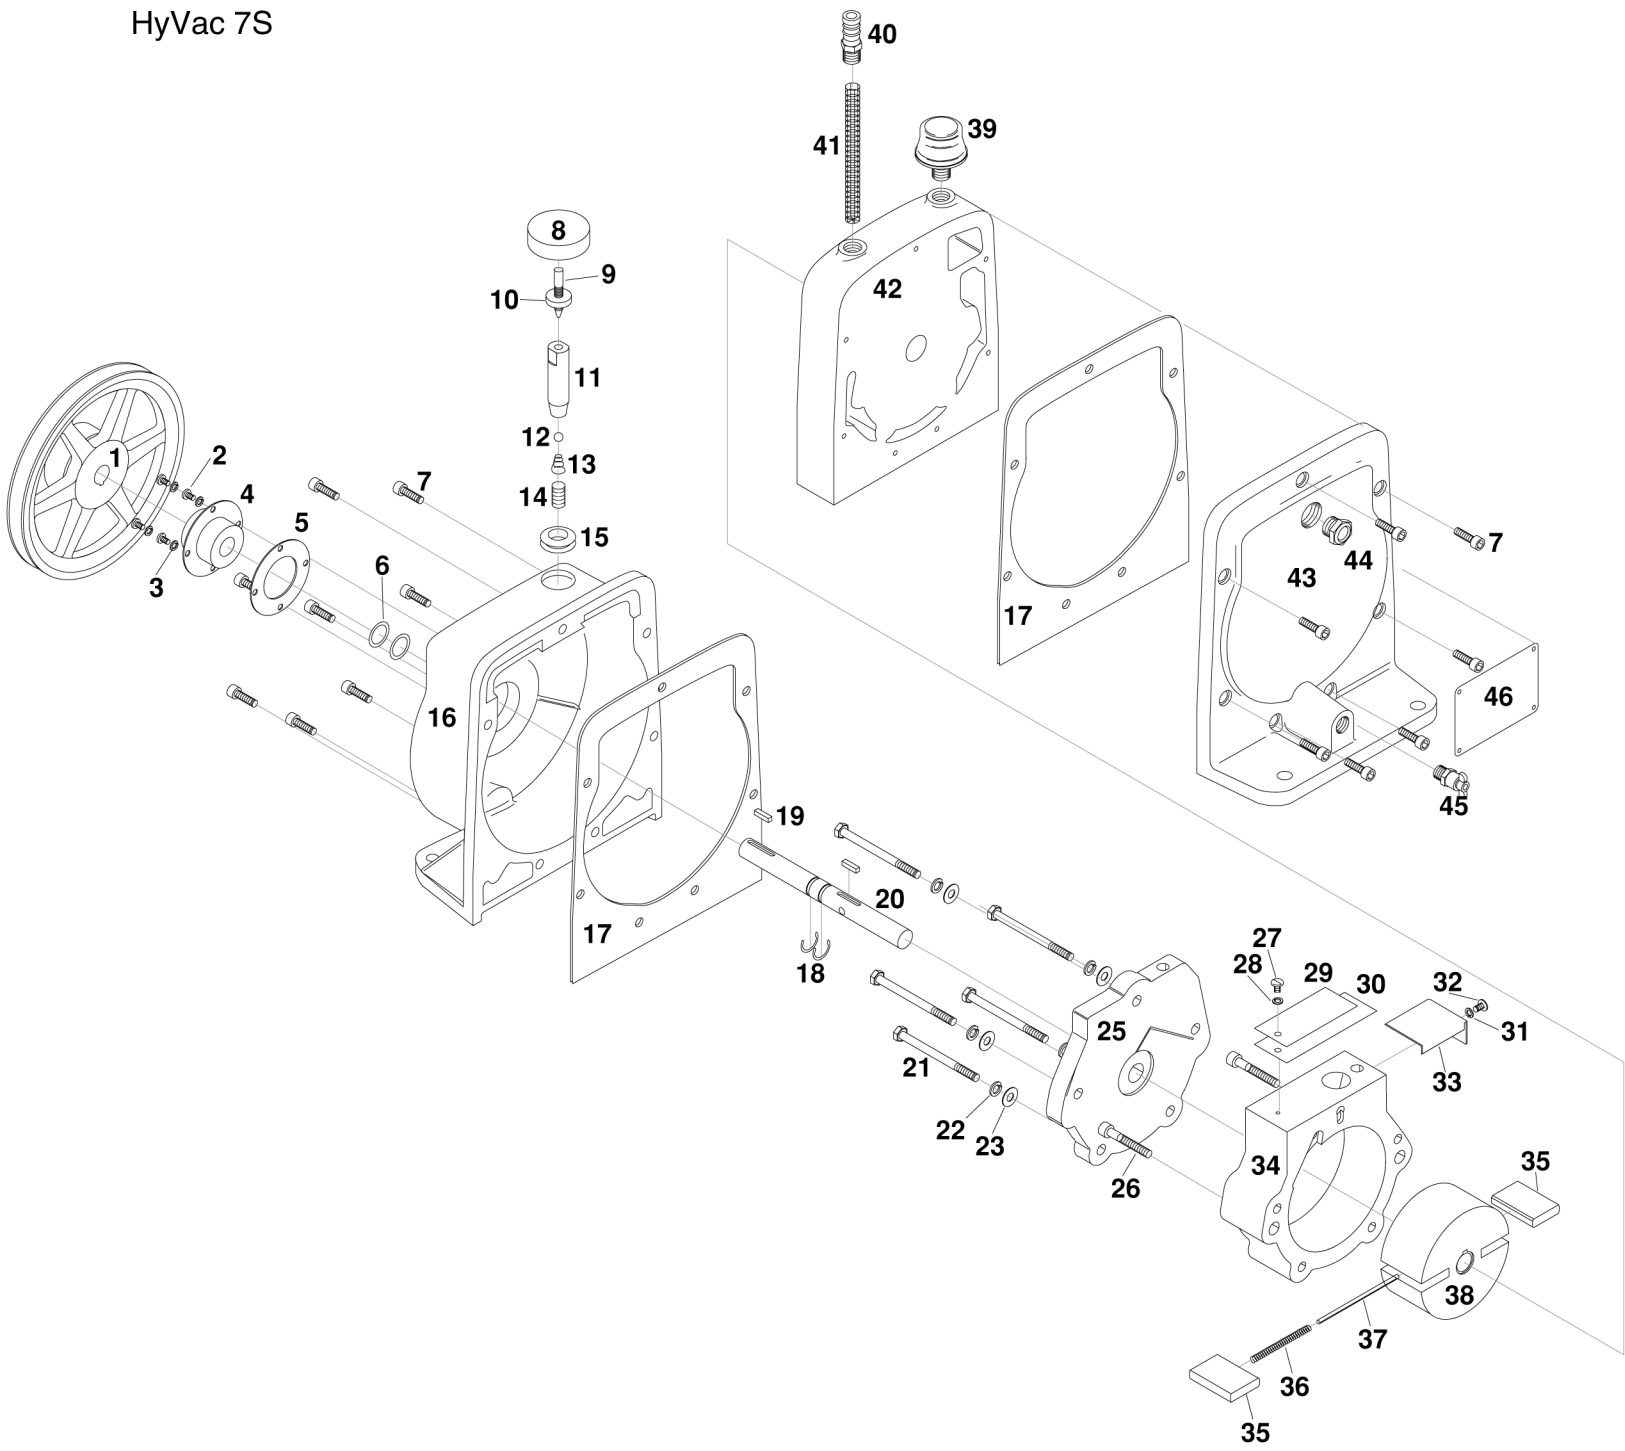

HyVac 7S

HYVAC 7s PARTS LIST

<u>ITEM</u>	<u>DESCRIPTION</u>	<u>PART NUMBER</u>	<u>PARTS IN REPAIR KIT</u>	<u>QUANTITY</u>
1	Pump Pulley	P29491		1
2	Shaft Seal Screws	P110016		4
3	Shaft Seal Lock Washer	P110040		4
4	Shaft Seal	P36378	***	1
5	Shaft Seal Gasket	P36377	***	1
6	Thrust Washer	P78034	***	2
7	Bolts Seal/Drain Housing	P110008		14
8	Gas Ballast Valve Knob	P26139		1
9	Gas Ballast Valve Stem	P63580		1
10	Gas Ballast Knurl Nut	P76534		1
11	Gas Ballast Valve Body	P63579		1
12	Gas Ballast Check Ball	P29001		1
13	Gas Ballast Spring	P28073		1
14	Gas Ballast Nipple	P67416-1		1
15	Gas Ballast Grommet	P27120		1
16	Seal Housing	P60784		1
17	Housing Gaskets (set of two)	91310-007	***	1
18	Truarc Ring	P29260	***	2
19	Shaft Key	P29313	***	3
20	Shaft	P61286		1
21	End Plate Bolt	P29316		5
22	End Plate Spring Washer	P110045		5
23	End Plate Washer	P110044		5
24				
25	Exhaust End Plate	P61376		1
26	Stator Bolts	P110025		4
27	Flutter Valve Screw	P110023		1
28	Flutter Valve Washer	P110042		1
29	Flutter Valve Short	P66349	***	1
30	Flutter Valve Long	P65470	***	1
31	Flutter Valve Limiter Wash	P110042		1
32	Flutter Valve Limiter Screw	P110023		1
33	Flutter Valve Limiter	P61018	***	1
34	Intake/Exhaust Stator	P61377		1
35	Vane	P60776	***	2
36	Vane Spring	P28065	***	1
37	Vane Spring Pin	P63501	***	1
38	Rotor	P60777		1
39	Exhaust Dome	P35345		1
40	Hose Nipple	P32168		1
41	Intake Screen	P29296		1
42	Center Plate	P61285		1
43	Drain Housing	P61284		1
44	Oil Sight Glass	P36052		1